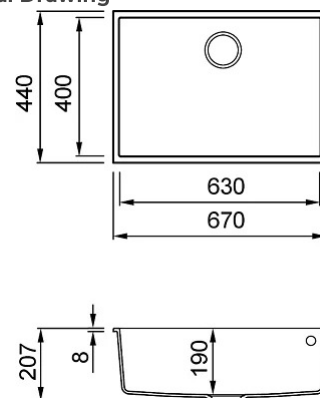

QUADRA 120 SOTTOTOP

Technical Drawing

FEATURES

Description

Model QUADRA 120 SOTTOTOP

Base (mm)

Installations

Dimensions (mm) 670 x 440

Hole for built-in installation (mm)

Number of Bowls 1

Bowl Depth (mm) 190

PACKAGING FEATURES

Packaging

Sink kit Space-saving siphon, wastes and hooks.

GRANITEK

LGQ12040BSO G40
8031873007416

LGQ12043BSO G43
8031873007423

LGQ12048BSO G48
8031873007430

LGQ12068BSO G68
8031873007447

Fixing System

Quadra 120 Undermount

general tolerances where not expressly communicated $\pm 0,4\%$
 connection dimensions according to UNI EN 695
 eventual exceptions are reported with *