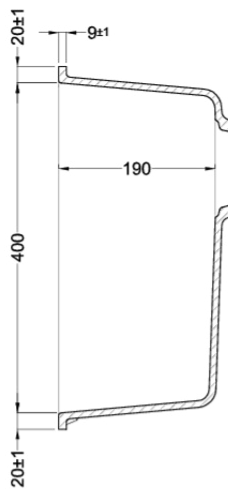

QUADRA 120 SOTTOTOP

Technical Drawing

FEATURES

Description

Model QUADRA 120 SOTTOTOP

Base (mm)

Installations

Dimensions (mm) 670 x 440

Hole for built-in installation (mm)

Number of Bowls 1

Bowl Depth (mm) 190

PACKAGING FEATURES

Packaging

Sink kit Space-saving siphon, wastes and hooks.

GRANITEK

LGQ12040BSO G40
8031873007416

LGQ12043BSO G43
8031873007423

LGQ12048BSO G48
8031873007430

LGQ12068BSO G68
8031873007447

Fixing System

Quadra 120 Undermount

general tolerances where not expressly communicated $\pm 0,4\%$
 connection dimensions according to UNI EN 695
 eventual exceptions are reported with *