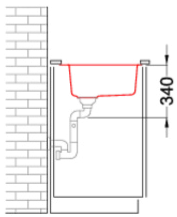

QUADRA 120 SOTTOTOP

Technical Drawing

FEATURES

Description

Model QUADRA 120 SOTTOTOP

Base (mm)

Installations

Dimensions (mm) 670 x 440

Hole for built-in installation (mm)

Number of Bowls 1

Bowl Depth (mm) 190

PACKAGING FEATURES

Packaging

Sink kit Space-saving siphon, wastes and hooks.

GRANITEK

LGQ12040BSO G40
8031873007416

LGQ12043BSO G43
8031873007423

LGQ12048BSO G48
8031873007430

LGQ12068BSO G68
8031873007447

Fixing System

Quadra 120 Undermount

general tolerances where not expressly communicated $\pm 0,4\%$
 connection dimensions according to UNI EN 695
 eventual exceptions are reported with *