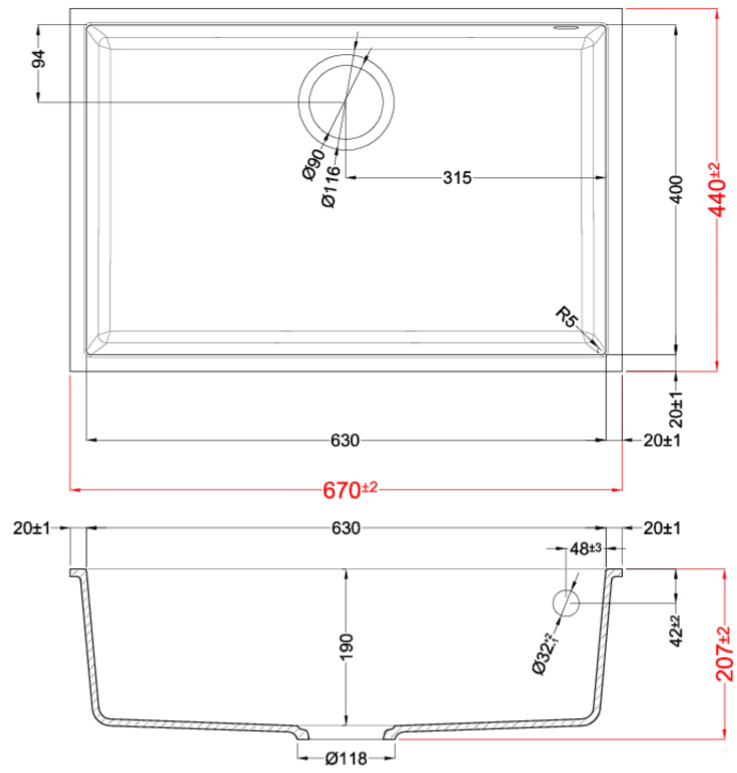

QUADRA 120 SOTTOTOP

Technical Drawing

FEATURES

Description

Model QUADRA 120 SOTTOTOP

Base (mm)

Installations

Dimensions (mm) 670 x 440

Hole for built-in installation (mm)

Number of Bowls 1

Bowl Depth (mm) 190

PACKAGING FEATURES

Packaging

Sink kit Space-saving siphon, wastes and hooks.

GRANITEK

LGQ12040BSO G40
8031873007416

LGQ12043BSO G43
8031873007423

LGQ12048BSO G48
8031873007430

LGQ12068BSO G68
8031873007447

Fixing System

Quadra 120 Undermount

general tolerances where not expressly communicated $\pm 0,4\%$
 connection dimensions according to UNI EN 695
 eventual exceptions are reported with *