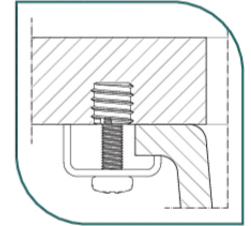

QUADRA 120 SOTTOTOP

Technical Drawing

FEATURES

Description

Model QUADRA 120 SOTTOTOP

Base (mm)

Installations

Dimensions (mm) 670 x 440

Hole for built-in installation (mm)

Number of Bowls 1

Bowl Depth (mm) 190

PACKAGING FEATURES

Packaging

Sink kit Space-saving siphon, wastes and hooks.

GRANITEK

LGQ12040BSO G40
8031873007416

LGQ12043BSO G43
8031873007423

LGQ12048BSO G48
8031873007430

LGQ12068BSO G68
8031873007447

Fixing System

Quadra 120 Undermount

general tolerances where not expressly communicated $\pm 0,4\%$
 connection dimensions according to UNI EN 695
 eventual exceptions are reported with *