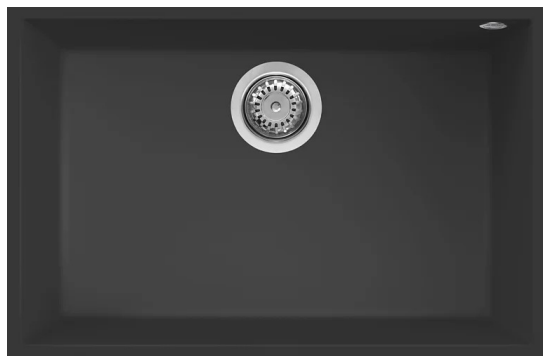

QUADRA 120 SOTTOTOP

Technical Drawing

FEATURES

Description

Model QUADRA 120 SOTTOTOP

Base (mm)

Installations

Dimensions (mm) 670 x 440

Hole for built-in installation (mm)

Number of Bowls 1

Bowl Depth (mm) 190

PACKAGING FEATURES

Packaging

Sink kit Space-saving siphon, wastes and hooks.

GRANITEK

LGQ12040BSO G40
8031873007416