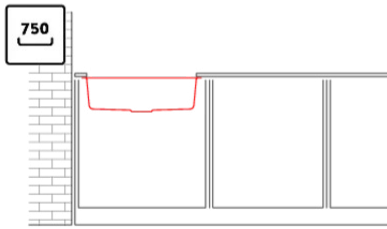

QUADRA 120 SOTTOTOP

Technical Drawing

FEATURES

Description

Model QUADRA 120 SOTTOTOP

Base (mm)

Installations

Dimensions (mm) 670 x 440

Hole for built-in installation (mm)

Number of Bowls 1

Bowl Depth (mm) 190

PACKAGING FEATURES

Packaging

Sink kit Space-saving siphon, wastes and hooks.

GRANITEK

LGQ12040BSO G40
8031873007416

LGQ12043BSO G43
8031873007423

LGQ12048BSO G48
8031873007430

LGQ12068BSO G68
8031873007447

Fixing System

Quadra 120 Undermount

general tolerances where not expressly communicated $\pm 0,4\%$
 connection dimensions according to UNI EN 695
 eventual exceptions are reported with *