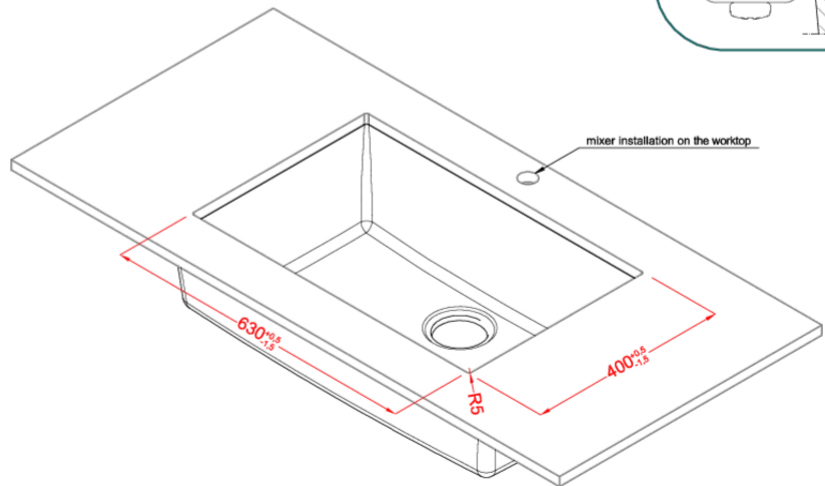

QUADRA 120 SOTTOTOP

Technical Drawing

FEATURES

Description

Model QUADRA 120 SOTTOTOP

Base (mm)

Installations

Dimensions (mm) 670 x 440

Hole for built-in installation (mm)

Number of Bowls 1

Bowl Depth (mm) 190

PACKAGING FEATURES

Packaging

Sink kit Space-saving siphon, wastes and hooks.

GRANITEK

LGQ12040BSO G40
8031873007416

LGQ12043BSO G43
8031873007423

LGQ12048BSO G48
8031873007430

LGQ12068BSO G68
8031873007447

Fixing System

Quadra 120 Undermount

general tolerances where not expressly communicated $\pm 0,4\%$
 connection dimensions according to UNI EN 695
 eventual exceptions are reported with *